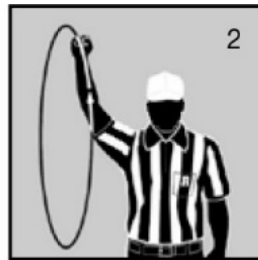

Official Signals

Ready for play
*Untimed down

Start the clock

Stop the clock

TV/radio timeout

Touchdown
Field Goal

Safety

Dead-ball foul/
touchback
(move side to side)

First down

Loss of down

Incomplete pass/unsuccesful try or
field goal/penalty declined/
coin toss option deferred

Legal touching

Inadvertent whistle

Disregard flag

End of period

Sideline warning