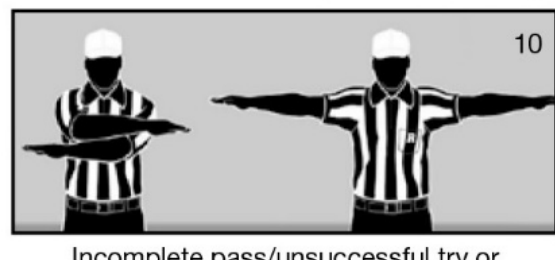

Official Signals

Ready for play
*Untimed down

Start the clock

Stop the clock

TV/radio timeout

Touchdown
Field Goal

Safety

Dead-ball foul/
touchback
(move side to side)

First down

Loss of down

Incomplete pass/unsuccesful try or
field goal/penalty declined/
coin toss option deferred

Legal touching

Inadvertent whistle

Disregard flag

End of period

Sideline warning