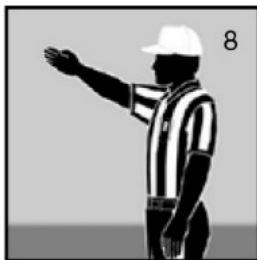

Official Signals

Ready for play
*Untimed down

Start the clock

Stop the clock

TV/radio timeout

Touchdown
Field Goal

Safety

Dead-ball foul/
touchback
(move side to side)

First down

Loss of down

Incomplete pass/unsuccesful try or
field goal/penalty declined/
coin toss option deferred

Legal touching

Inadvertent whistle

Disregard flag

End of period

Sideline warning