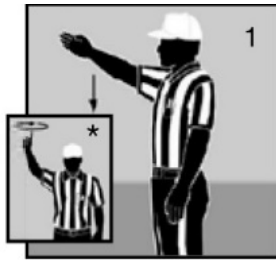

Official Signals

Ready for play
*Untimed down

Start the clock

Stop the clock

TV/radio timeout

Touchdown
Field Goal

Safety

Dead-ball foul/
touchback
(move side to side)

First down

Loss of down

Incomplete pass/unsuccesful try or
field goal/penalty declined/
coin toss option deferred

Legal touching

Inadvertent whistle

Disregard flag

End of period

Sideline warning