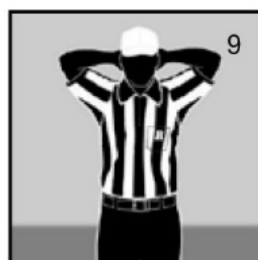

Official Signals

Ready for play
*Untimed down

Start the clock

Stop the clock

TV/radio timeout

Touchdown
Field Goal

Safety

Dead-ball foul/
touchback
(move side to side)

First down

Loss of down

Incomplete pass/unsuccesful try or
field goal/penalty declined/
coin toss option deferred

Legal touching

Inadvertent whistle

Disregard flag

End of period

Sideline warning