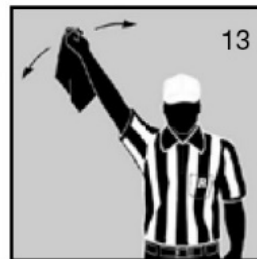

Official Signals

Ready for play
*Untimed down

Start the clock

Stop the clock

TV/radio timeout

Touchdown
Field Goal

Safety

Dead-ball foul/
touchback
(move side to side)

First down

Loss of down

Incomplete pass/unsuccesful try or
field goal/penalty declined/
coin toss option deferred

Legal touching

Inadvertent whistle

Disregard flag

End of period

Sideline warning

Illegal touching

Uncatchable pass

Offside B/Offside A
or B on kickoff

19
False start/
Encroachment A
Illegal formation

20
Illegal motion (1 hand)
Illegal shift (2 hands)

21
Delay of game

22
Substitution
infraction