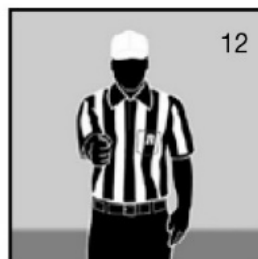

Official Signals

Ready for play
*Untimed down

Start the clock

Stop the clock

TV/radio timeout

Touchdown
Field Goal

Safety

Dead-ball foul/
touchback
(move side to side)

First down

Loss of down

Incomplete pass/unsuccesful try or
field goal/penalty declined/
coin toss option deferred

Legal touching

Inadvertent whistle

Disregard flag

End of period

Sideline warning

Illegal touching

Uncatchable pass

Offside B/Offside A
or B on kickoff

19
False start/
Encroachment A
Illegal formation

20
Illegal motion (1 hand)
Illegal shift (2 hands)

21
Delay of game

22
Substitution
infraction