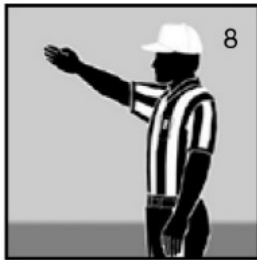

Official Signals

Ready for play
*Untimed down

Start the clock

Stop the clock

TV/radio timeout

Touchdown
Field Goal

Safety

Dead-ball foul/
touchback
(move side to side)

First down

Loss of down

Incomplete pass/unsuccessful try or
field goal/penalty declined/
coin toss option deferred

Legal touching

Inadvertent whistle

Disregard flag

End of period

Sideline warning