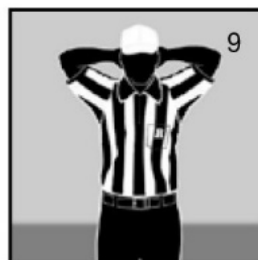

Official Signals

Ready for play
*Untimed down

Start the clock

Stop the clock

TV/radio timeout

Touchdown
Field Goal

Safety

Dead-ball foul/
touchback
(move side to side)

First down

Loss of down

Incomplete pass/unsuccessful try or
field goal/penalty declined/
coin toss option deferred

Legal touching

Inadvertent whistle

Disregard flag

End of period

Sideline warning