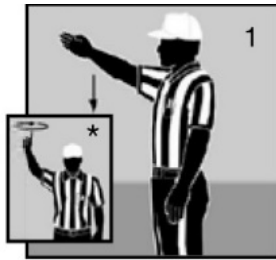

Official Signals

Ready for play
*Untimed down

Start the clock

Stop the clock

TV/radio timeout

Touchdown
Field Goal

Safety

Dead-ball foul/
touchback
(move side to side)

First down

Loss of down

Incomplete pass/unsuccessful try or
field goal/penalty declined/
coin toss option deferred

Legal touching

Inadvertent whistle

Disregard flag

End of period

Sideline warning