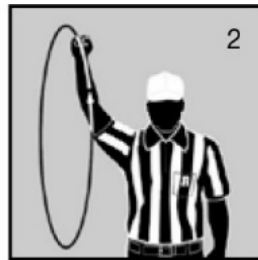

Official Signals

Ready for play
*Untimed down

Start the clock

Stop the clock

TV/radio timeout

Touchdown
Field Goal

Safety

Dead-ball foul/
touchback
(move side to side)

First down

Loss of down

Incomplete pass/unsuccessful try or
field goal/penalty declined/
coin toss option deferred

Legal touching

Inadvertent whistle

Disregard flag

End of period

Sideline warning