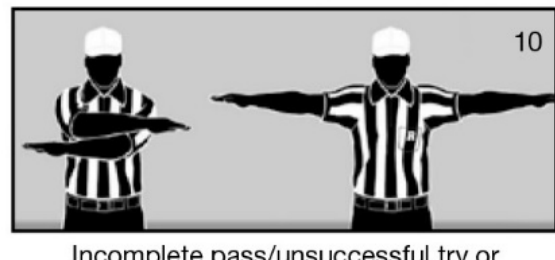

Official Signals

Ready for play
*Untimed down

Start the clock

Stop the clock

TV/radio timeout

Touchdown
Field Goal

Safety

Dead-ball foul/
touchback
(move side to side)

First down

Loss of down

Incomplete pass/unsuccessful try or
field goal/penalty declined/
coin toss option deferred

Legal touching

Inadvertent whistle

Disregard flag

End of period

Sideline warning